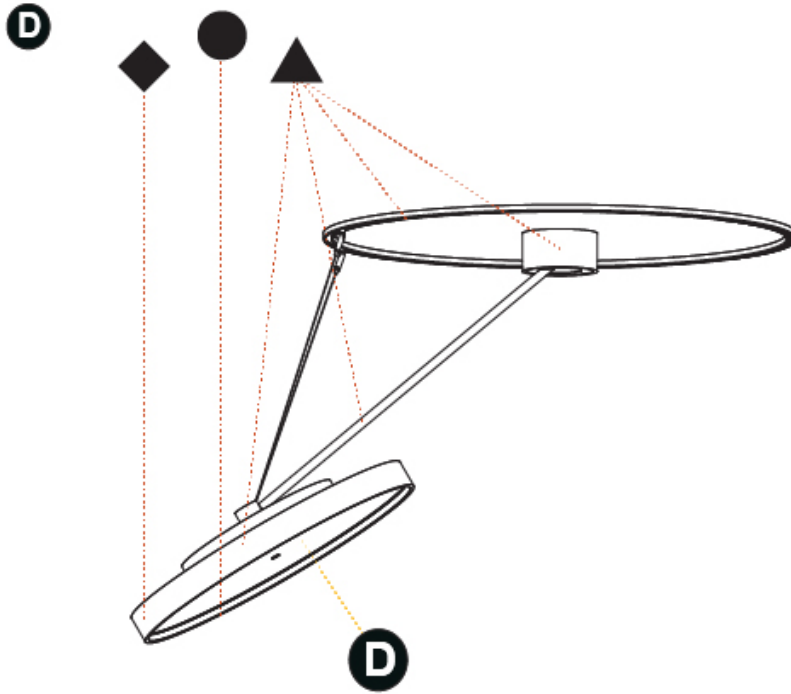

SIGN DIVA DANCER SUSPENSION

A30873-

PROJECT	_____
TYPE	_____
SPECIFIER	_____
QUANTITY	_____
DATE	_____

A