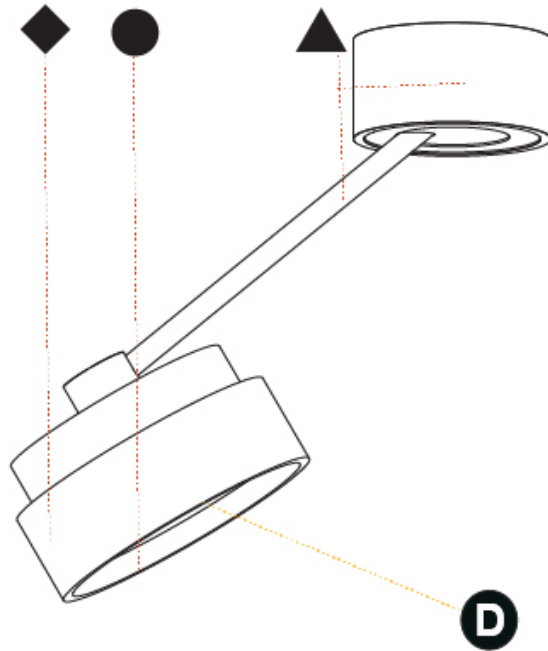

SIGN DIVA DANCER SUSPENSION

A300037-

PROJECT

TYPE

SPECIFIER

QUANTITY

DATE

A