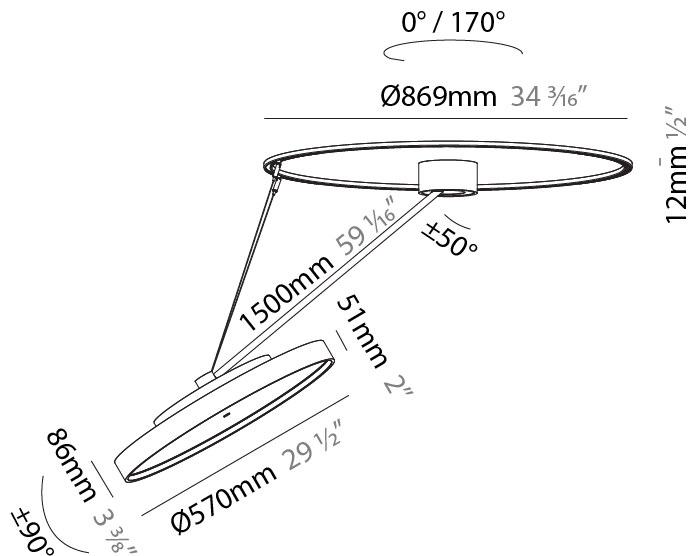

GENERAL

Series: Sign Diva Dancer
Subseries: Sign Diva Dancer Korona
Brand: Prolicht
Division: Architectural
Mounting Type: Suspension
Mounting Location: Ceiling
Subcategory: Pendant

PHYSICAL

Shape: Round
Diameter (mm): 570
Diameter (in): 22 7/16
Height (mm): 1620
Height (in): 63 3/4
Light Distribution: Adjustable / Direct
Weight (kg): 4.5
Weight (lbs): 9.9
Diffuser: PMMA - Opal / Micro-Prism / Sparkling Secret / Vintage Industrial
Fixture Finish: SSR / BKV / CWI / CRY / HAB / UFT / ITA / RUA / FTG / MYG / LOD / PUS / FRO / FUP / KIA / POP / BLS / SPG / MEY / GOH / GUM / CHC / COM / ABZ / JAG / OBR / MOS / ROR
Fixture Material: Extruded Aluminum / Steel

ELECTRICAL

Lamp Type: LED (Zhaga Standard)
Input Wattage (W): 58.3
Total Output Wattage (W): 46.9
Dimming: Tri-Mode (Non-Dimming and Phase Dimming (120Vac only) and 0-10V Dimming)
Driver Included: Yes
Driver Location: Integrated
Driver Type: Constant Current - Universal
Driver Class: Class 2
Input Voltage (V): 120 - 277
Constant Current (MA): 350

LED

Color Temperature (°K): 2700 / 3000 / 4000
Max. Delivered Lumen (lm): 5060 / 6320 / 6580
CRI: >90 CRI
Lamp Life (hrs): 50000

OPTICAL

Adjustability: Rotational Canopy 170°; Tilting Canopy ±50°; Tilting Head ±90°

RATINGS AND CERTIFICATIONS

Certified By: Certified for North American Standards
IP rating: IP20