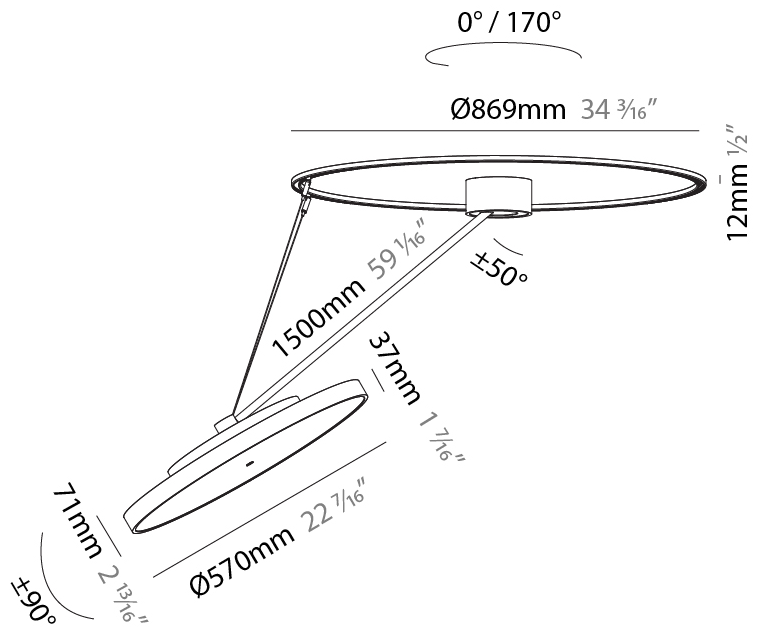

GENERAL

Series: Sign Diva Dancer
Subseries: Sign Diva Dancer
Brand: Prolicht
Division: Architectural
Mounting Type: Suspension
Mounting Location: Ceiling
Subcategory: Pendant

PHYSICAL

Shape: Round
Diameter (mm): 570
Diameter (in): 22 7/16
Height (mm): 1620
Height (in): 63 3/4
Light Distribution: Adjustable / Direct
Weight (kg): 6.0
Weight (lbs): 13.22
Diffuser: PMMA - Opal / Micro-Prism / Sparkling Secret / Vintage Industrial
Fixture Finish: SSR / BKV / CWI / CRY / HAB / UFT / ITA / RUA / FTG / MYG / LOD / PUS / FRO / FUP / KIA / POP / BLS / SPG / MEY / GOH / GUM / CHC / COM / ABZ / JAG / OBR / MOS / ROR
Fixture Material: Extruded Aluminum / Steel

ELECTRICAL

Lamp Type: LED (Zhaga Standard)
Input Wattage (W): 58.3
Total Output Wattage (W): 46.9
Dimming: Tri-Mode (Non-Dimming and Phase Dimming (120Vac only) and 0-10V Dimming)
Driver Included: Yes
Driver Location: Integrated
Driver Type: Constant Current - Universal
Driver Class: Class 2
Input Voltage (V): 120 - 277
Constant Current (MA): 350

LED

Color Temperature (°K): 3000 / 3500 / 4000
Max. Delivered Lumen (lm): 6120 / 6233 / 6360
CRI: >90 CRI
Lamp Life (hrs): 50000

OPTICAL

Adjustability: Rotational Canopy 170°; Tilting Canopy ±50°; Tilting Head ±90°

RATINGS AND CERTIFICATIONS

Certified By: Certified for North American Standards
IP rating: IP20